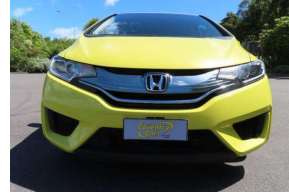

2013 Honda Fit Hybrid

VEHICLE INFORMATION

Cash Price

Includes GST

\$14,945

Body

5 door, Hatchback

Reg No.

-

Odometer

79,200 km

Ext Colour

Green

Engine

1500 cc

History